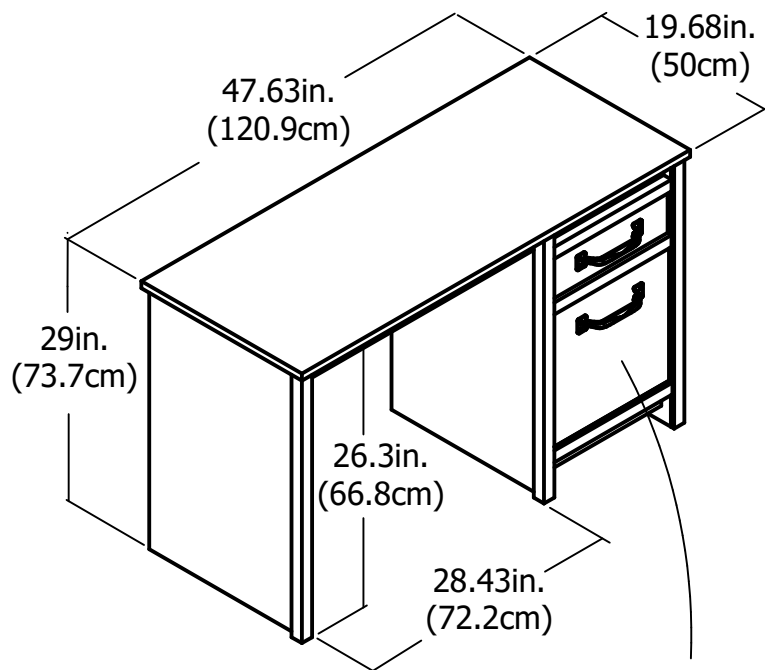

983337COM - Single Pedestal Desk

Finish: Ironwood (337)

door storage size:

14.37in.H x 14.68in.W x 18.31in.D
36.5cm H x 37.3cm W x 36.5cm D
Volume each drawer: 2.23 cu. ft.

drawer box size:

4.78in.H x 12.68in.W x 12.97in.D
12cm H x 70,4cm W x 34cm D
Volume each drawer: 1.02 cu. ft.

Wood Breakdown: 98%
Total storage: 2.68 cubic feet

Overall Product Size:
29in.H x 47.63in. W x 19.68in. D
73.7cm H x 120.9cm W x 50cm D

Maximum Weight Capacities:
Unit Weight: 74 lbs. (33.6kg)