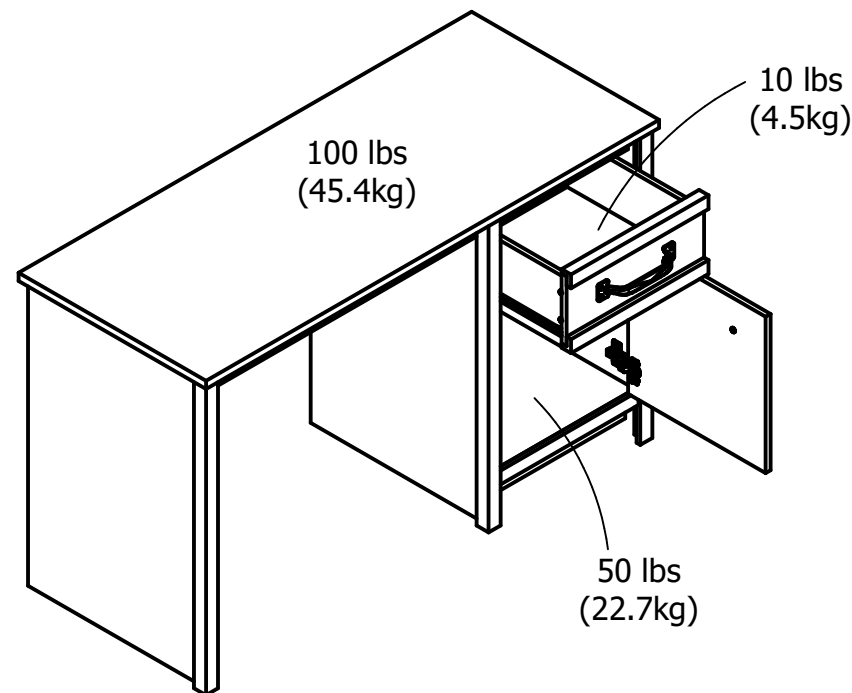

983337COM - Single Pedestal Desk

Finish: Ironwood (337)

door storage size:

14.37in.H x 14.68in.W x 18.31in.D
36.5cm H x 37.3cm W x 36.5cm D
Volume each drawer: 2.23 cu. ft.

drawer box size:

4.78in.H x 12.68in.W x 12.97in.D
12cm H x 70,4cm W x 34cm D
Volume each drawer: 1.02 cu. ft.

Wood Breakdown: 98%
Total storage: 2.68 cubic feet

Overall Product Size:
29in.H x 47.63in. W x 19.68in. D
73.7cm H x 120.9cm W x 50cm D

Maximum Weight Capacities:
Unit Weight: 74 lbs. (33.6kg)